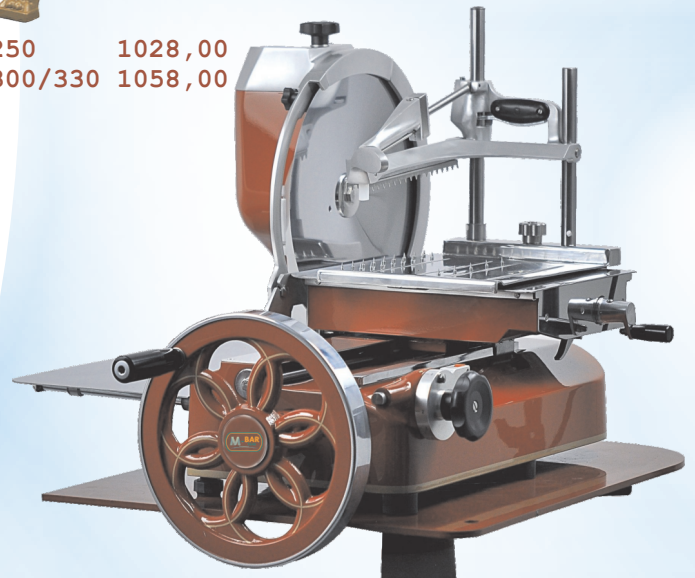

CJ6 215,00
Citrus juicer

HDW-2 230,00
Hotdog warmer

VF-01R-B 123,00
Vaffle machine

VF-01S 187,00
Vaffle machine

PG-812 220,00
Electric grill

PG-811 185,00
Electric grill

PG-813 333,00
Electric grill

ECM-2 410,00
Electric crepe maker

M-BAR line BASIC 20 231,00

M-BAR line BASIC 22 282,00

M-BAR line BASIC 25 315,00

M-BAR line LUXURY 22 305,00

M-BAR line LUXURY 25 339,00

M-BAR line LUXURY 275 452,00

M-BAR line LUXURY 300 506,00

round st.250 1028,00
round st.300/330 1058,00

M-BAR line PROFESSIONAL 25 404,00

M-BAR line PROFESSIONAL 30 645,00

M-BAR line PROFESSIONAL 30E 685,00

M-BAR line PROFESSIONAL 30M 988,00

M-BAR line PROFESSIONAL 35 1502,00

M-BAR line PROFESSIONAL 37 1701,00

M-BAR line SUPERIOR 300GE 828,00

M-BAR line SUPERIOR 300G 1058,00

M-BAR line SUPERIOR 330G 1133,00

M-BAR line SUPERIOR 350G 1282,00

RETRO 250 2116,00

RETRO 300 EVO 2882,00

RETRO 300 3268,00

RETRO LUX 300 3643,00