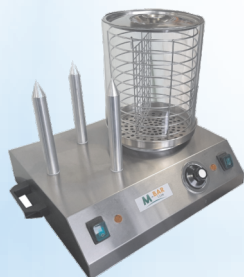

CJ6 215,00
Citrus juicer

HDW-2 230,00
Hotdog warmer

VF-01R-B 123,00
Vaffle machine

VF-01S 187,00
Vaffle machine

PG-812 220,00
Electric grill

PG-811 185,00
Electric grill

PG-813 333,00
Electric grill

ECM-2 410,00
Electric crepe maker

ECM-1 210,00
Electric crep maker

GCM-1 251,00
Gas crepe maker

GCM-2 471,00
Gas crepe maker

EG400LR 282,00
Electric fry-top

EG 650LR 386,00
Electric fry-top

EG400L 282,00
Electric fry-top

EG 600L 312,00
Electric fry-top